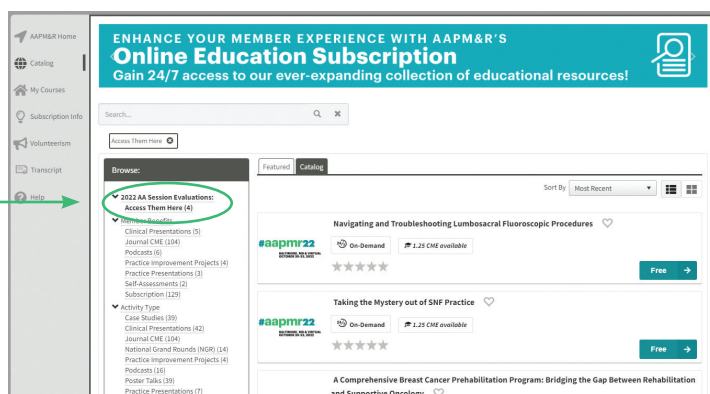

To claim CME, you will be directed to the Academy's Online Learning Portal at onlinelearning.aapmr.org, which is separate from the virtual AA platform. You should be automatically directed into a session evaluation for you to complete and claim your CME. Within your Online Learning Portal account, all AA sessions will automatically be loaded into your account. This will allow you to complete evaluations and claim CME at any time.

To claim your CME, follow the steps below:

1. After viewing a session, click on the CME link within the session description page.
2. You should be automatically logged in, but if not, login using your AAPM&R credentials. The email address where you receive Academy emails is your username to log in.
3. Navigate to the "2022 AA Session Evaluations: Access Them Here " link located on the left menu.
4. Complete an evaluation for each session you attended to claim your CME credit.

Common Questions Regarding CME:

- All sessions will be recorded and made available on-demand until February 1, 2023. After February 1, all content will be converted over to AA Rewind 2022, which you can access through the Academy's Online Learning Portal.
- Live sessions will automatically convert to on-demand versions once the session has aired and ended. This can sometimes take up to 48 hours to occur.
- One hour of credit is awarded for each hour of education. The specific credit designation can be found in each session description.
- Session evaluations will be available the morning after the session takes place, (i.e., Thursday sessions will be available Friday morning). Make sure to star the sessions you attended so you can easily reference them when completing your evaluation.

If you have any questions, please email education@aapmr.org.