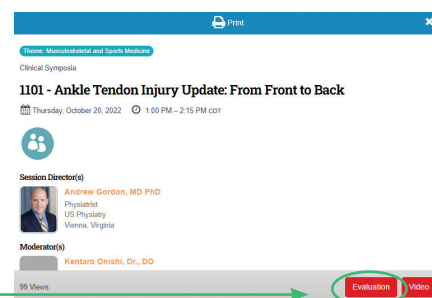

To claim CME, you will be directed to the Academy's Online Learning Portal at onlinelearning.aapmr.org, which is separate from the virtual AA platform. You should be automatically directed into a session evaluation for you to complete and claim your CME. Within your Online Learning Portal account, all AA sessions will automatically be loaded into your account. This will allow you to complete evaluations and claim CME at any time.

To claim your CME, follow the steps below:

1. After viewing a session, click on the CME link within the session description page.
2. You should be automatically logged in, but if not, login using your AAPM&R credentials. The email address where you receive Academy emails is your username to log in.
3. Navigate to the "2022 AA Session Evaluations: Access Them Here " link located on the left menu.
4. Complete an evaluation for each session you attended to claim your CME credit.

Common Questions Regarding CME:

- All sessions will be recorded and made available on-demand until February 1, 2023. After February 1, all content will be converted over to AA Rewind 2022, which you can access through the Academy's Online Learning Portal.
- Live sessions will automatically convert to on-demand versions once the session has aired and ended. This can sometimes take up to 48 hours to occur.
- One hour of credit is awarded for each hour of education. The specific credit designation can be found in each session description.
- Session evaluations will be available the morning after the session takes place, (i.e., Thursday sessions will be available Friday morning). Make sure to star the sessions you attended so you can easily reference them when completing your evaluation.

If you have any questions, please email education@aapmr.org.