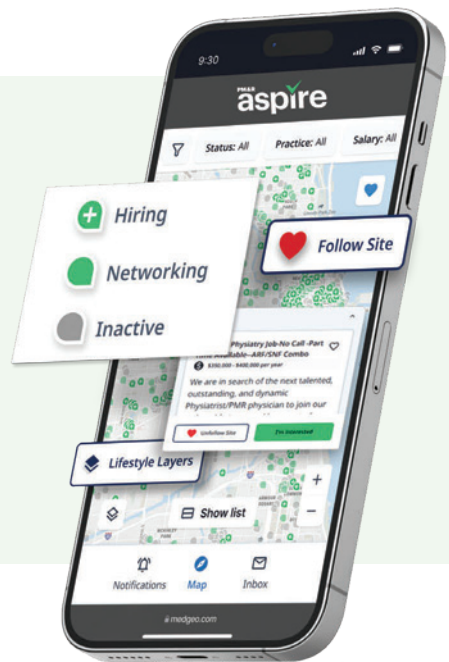

# Your Next Career Move Starts Now

If you're thinking about a career move in the next 1-2 years, now's the time to start planning. PM&R Aspire maps every employer in the field and is designed to help you explore before you're ready to apply.

Visit Us at **Booth 817**  
to Learn More

[www.aapmr.org/aspire](http://www.aapmr.org/aspire)